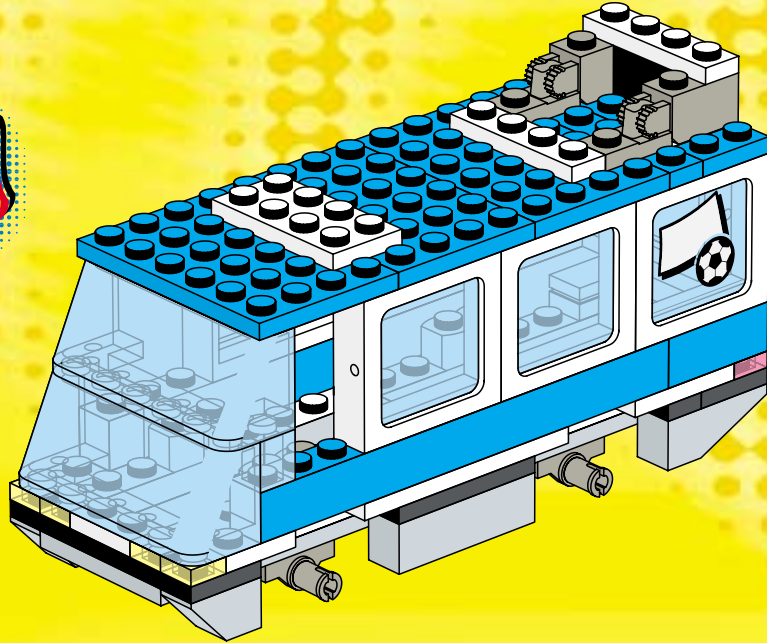

3411

WARNING: CHOKING HAZARD.
Toy contains small parts and a small ball.
Not for children under 3 years.

4132914

7

8

10

12

13

3409+3410

3409+3409

3401+3401+3410

A vibrant green background featuring several LEGO minifigures in soccer uniforms. Some are wearing green and white striped jerseys, while others are in red, white, and blue. They are scattered across the scene, some holding soccer balls or appearing to be in motion. A central green oval contains the website address. In the bottom right corner, there is a black warning box with white text in three languages. The overall scene is dynamic and celebratory.