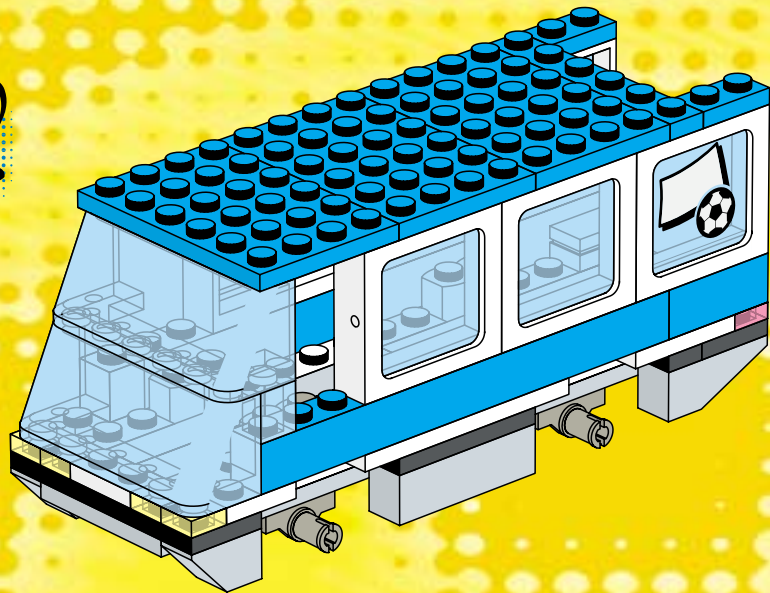

3411

WARNING: CHOKING HAZARD.
Toy contains small parts and a small ball.
Not for children under 3 years.

4132914

7

8

10

12

13

3409+3410

3409+3409

3401+3401+3410

A vibrant green background featuring several LEGO minifigures in soccer uniforms. Some are wearing green and white striped jerseys, while others are in red, white, and blue. They are scattered across the scene, some holding soccer balls or appearing to be in motion. A central green oval contains the website address. In the bottom right corner, there is a black warning box with white text in three languages. The overall scene is dynamic and celebratory.