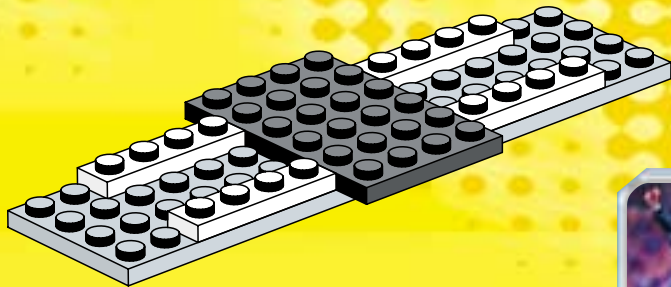

3411

WARNING: CHOKING HAZARD.
Toy contains small parts and a small ball.
Not for children under 3 years.

4132914

7

8

10

12

13

3409+3410

3409+3409

3401+3401+3410

A vibrant green background featuring several LEGO minifigures in soccer uniforms. Some are wearing green and white striped jerseys, while others are in red, white, and blue. They are scattered across the scene, some holding soccer balls or appearing to be in motion. A central green oval contains the website address. In the bottom right corner, there is a black warning box with white text in three languages. The overall scene is dynamic and celebratory.